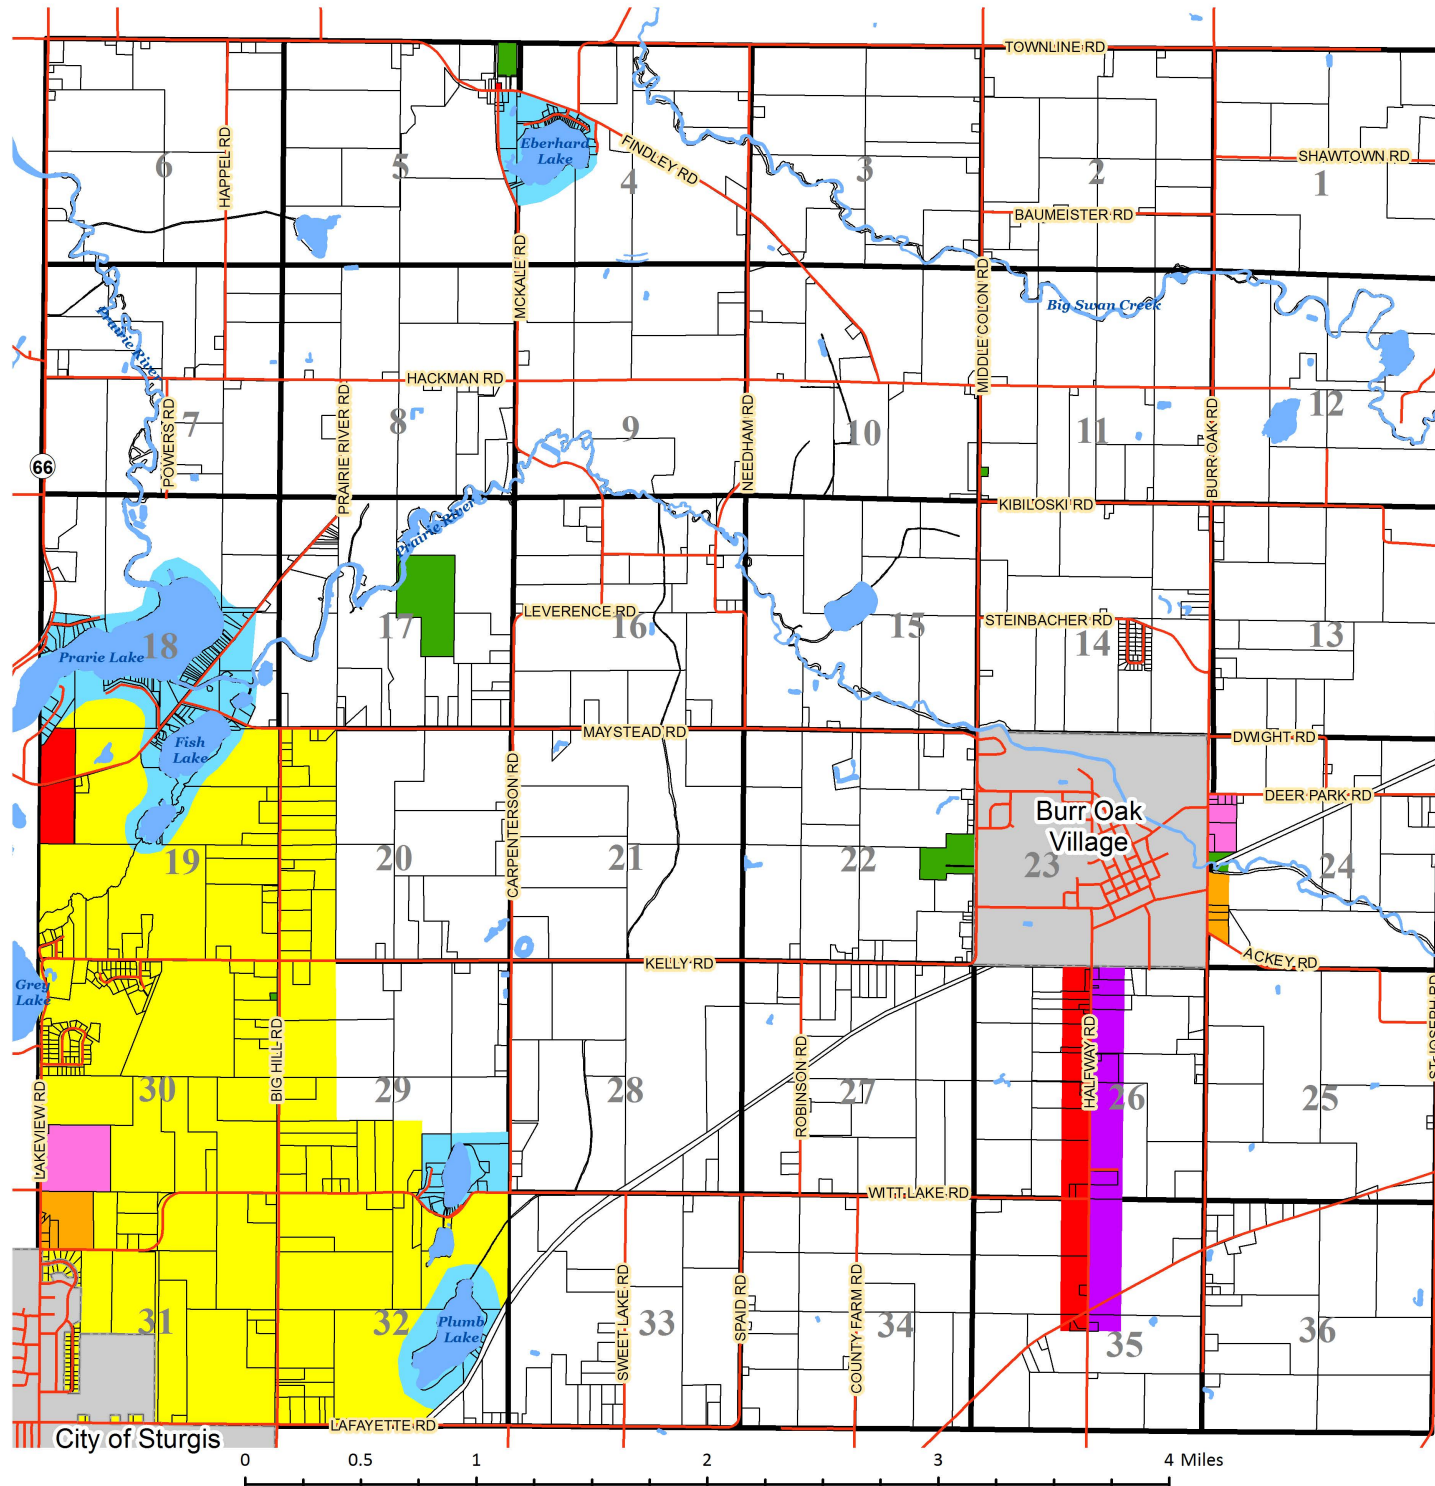

Burr Oak Township Future Land Use

St Joseph County, Michigan

The information contained herein has been supplied by the local unit of government. St Joseph County assumes no responsibility for the accuracy of the map or the districts herein depicted.

*Produced by: St. Joseph County
Land Resource Centre (269) 467-5576
Geographic Information Systems Department*